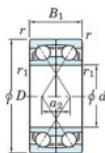

## Deep groove ball bearing single row 7034-CDF-FY-JTEKT - 7034-CDF-FY-JTEKT

<https://www.123bearing.com/bearing-housing/deep-groove-bearing/single-row/7034-cdf-fy-jtekt>

Boundary dimensions

Single ball bearings Face to face (FF)

| Bearing No. | Boundary dimensions(mm) |     |    |         |         | Basic load ratings(kN) |     | Fatigue load factor |      | Limiting speeds(min-1) |
|-------------|-------------------------|-----|----|---------|---------|------------------------|-----|---------------------|------|------------------------|
|             | d                       | D   | B  | r1(min) | r1(max) | Cr                     | Cor | ff                  | f0   | Grease lub.            |
| 7034CDF FY  | 170                     | 260 | 84 | 2.1     | -       | 415                    | 469 | 17.9                | 15.9 | 2900                   |

### PRODUCT FEATURES

|                  |               |
|------------------|---------------|
| Brand            | JTEKT         |
| N° Ean13         | 3616060653970 |
| Inside diameter  | 170 mm        |
| Inside diameter  | 6.693" inch   |
| Outside diameter | 260 mm        |
| Outside diameter | 10.236" inch  |
| Thickness        | 84 mm         |
| Thickness        | 3.307" inch   |
| Limiting speed   | 2900 rpm      |
| Dynamic load     | 415 kN        |
| Static load      | 469 kN        |
| Packaging        | 1             |