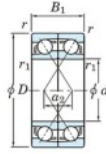

Deep groove ball bearing single row 7034-CDF-FY-JTEKT - 7034-CDF-FY-JTEKT

<https://www.123bearing.com/bearing-housing/deep-groove-bearing/single-row/7034-cdf-fy-jtekt>

Boundary dimensions

Single ball bearings Face to face (FF)

Bearing No.	Boundary dimensions(mm)					Basic load ratings(kN)		Fatigue load factor		Limiting speeds(min-1)
	d	D	B	r1(min)	r1(max)	Cr	Cor	ff	f0	Grease lub.
7034CDF FY	170	260	84	2.1	-	415	469	17.9	15.9	2900

PRODUCT FEATURES

Brand	JTEKT
N° Ean13	3616060653970
Inside diameter	170 mm
Outside diameter	260 mm
Thickness	84 mm
Limiting speed	2900 rpm
Dynamic load	415 kN
Static load	469 kN
Packaging	1

contact@123bearing.com