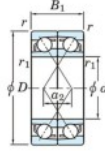

## Deep groove ball bearing single row 7034-BDF-FY-JTEKT - 7034-BDF-FY-JTEKT

<https://www.123bearing.com/bearing-housing/deep-groove-bearing/single-row/7034-bdf-fy-jtekt>

Boundary dimensions

Single ball bearings Face to face (FF)

Bearing No.	Boundary dimensions(mm)					Basic load ratings(kN)		Fatigue load factor		Limiting speeds(min-1)
	d	D	B	r1(min)	r1(max)	Cr	Cor	C2	f0	Grease lub.
7034BDF FY	170	260	84	2.1	-	338	386	13.8	-	1600

## PRODUCT FEATURES

Brand	JTEKT
N° Ean13	3616060653956
Inside diameter	170 mm
Outside diameter	260 mm
Thickness	84 mm
Limiting speed	1600 rpm
Dynamic load	338 kN
Static load	386 kN
Packaging	1

[contact@123bearing.com](mailto:contact@123bearing.com)