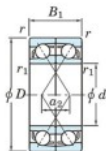

Deep groove ball bearing single row 7332-DF-FY-JTEKT - 7332-DF-FY-JTEKT

<https://www.123bearing.com/bearing-housing/deep-groove-bearing/single-row/7332-df-fy-jtekt>

Boundary dimensions

Angular ball bearings Face to face (DF)

Bearing No.	Boundary dimensions(mm)					Basic load ratings(kN)		Fatigue load limit(kN)	factor	Limiting speeds(min-1)
	d	D	B	r1(mm)	r2(mm)	C _r	C _{0r}	C _u	f ₀	Grease lub.
7332DF FY	160	340	136	4	-	741	909	29.7	-	1700

PRODUCT FEATURES

Brand	JTEKT
N° Ean13	3616060653901
Inside diameter	160 mm
Outside diameter	340 mm
Thickness	136 mm
Limiting speed	1700 rpm
Dynamic load	741 kN
Static load	909 kN
Packaging	1

contact@123bearing.com