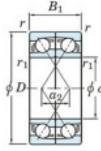

Deep groove ball bearing single row 7232-CDF-FY-JTEKT - 7232-CDF-FY-JTEKT

<https://www.123bearing.com/bearing-housing/deep-groove-bearing/single-row/7232-cdf-fy-jtekt>

Boundary dimensions

Angular bearings Face to face (FF)

Bearing No.	Boundary dimensions(mm)					Basic load ratings(kN)		Fatigue load factor		Limiting speeds(min-1)
	d	D	B	r1(min)	r1(max)	Cr	C0r	Ca	C0	Grease Lub.
7232CDF FY	160	290	96	3	-	511	665	19.7	15.2	2700

PRODUCT FEATURES

Brand	JTEKT
N° Ean13	3616060653888
Inside diameter	160 mm
Outside diameter	290 mm
Thickness	96 mm
Limiting speed	2700 rpm
Dynamic load	511 kN
Static load	665 kN
Packaging	1

contact@123bearing.com