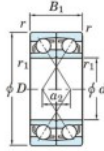

## Deep groove ball bearing single row 7232-DF-FY-JTEKT - 7232-DF-FY-JTEKT

<https://www.123bearing.com/bearing-housing/deep-groove-bearing/single-row/7232-df-fy-jtekt>

Boundary dimensions

Angular ball bearings Face to face (DF)

Bearing No.	Boundary dimensions(mm)					Basic load ratings(kN)		Fatigue load limit(kN)	factor	Limiting speeds(min-1)
	d	D	B	r1(min)	r1(max)	C <sub>r</sub>	C <sub>0r</sub>	C <sub>u</sub>	f <sub>0</sub>	Grease Lub.
7232DF FY	160	290	96	3	-	468	525	18.1	-	2000

## PRODUCT FEATURES

Brand	JTEKT
N° Ean13	3616060653864
Inside diameter	160 mm
Inside diameter	6.299" inch
Outside diameter	290 mm
Outside diameter	11.417" inch
Thickness	96 mm
Thickness	3.78" inch
Limiting speed	2000 rpm
Dynamic load	468 kN
Static load	525 kN
Packaging	1