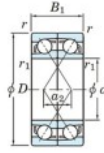

Deep groove ball bearing single row 7330-CDF-FY-JTEKT - 7330-CDF-FY-JTEKT

<https://www.123bearing.com/bearing-housing/deep-groove-bearing/single-row/7330-cdf-fy-jtekt>

Boundary dimensions

Single Ball Bearings Face to face (DF)

Bearing No.	Boundary dimensions(mm)					Basic load ratings(kN)		Fatigue load limit(kN)		Limiting speeds(min-1)
	d	D	B	r1(min)	r1(max)	Cr	Co*	C0	f0	
7330CDF FY	150	320	130	4	-	760	891	30	13.7	2600

PRODUCT FEATURES

Brand	JTEKT
N° Ean13	3616060653796
Inside diameter	150 mm
Inside diameter	5.906" inch
Outside diameter	320 mm
Outside diameter	12.598" inch
Thickness	130 mm
Thickness	5.118" inch
Limiting speed	2600 rpm
Dynamic load	760 kN
Static load	891 kN
Packaging	1