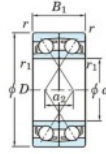

Deep groove ball bearing single row 7330-BDF-FY-JTEKT - 7330-BDF-FY-JTEKT

<https://www.123bearing.com/bearing-housing/deep-groove-bearing/single-row/7330-bdf-fy-jtekt>

Boundary dimensions

Two ball bearings Face to face (DF)

Bearing No.	Boundary dimensions(mm)					Basic load ratings(kN)		Fatigue load factor		Limiting speeds(min-1)
	d	D	B	r1(min)	r1(max)	Cr	Cor	Cu	f0	Grease lub.
7330BDF FY	150	320	130	4	-	645	760	25.6	-	1400

PRODUCT FEATURES

Brand	JTEKT
N° Ean13	3616060653772
Inside diameter	150 mm
Outside diameter	320 mm
Thickness	130 mm
Limiting speed	1400 rpm
Dynamic load	645 kN
Static load	760 kN
Packaging	1

contact@123bearing.com