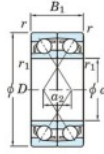

## Deep groove ball bearing single row 7230-DF-FY-JTEKT - 7230-DF-FY-JTEKT

<https://www.123bearing.com/bearing-housing/deep-groove-bearing/single-row/7230-df-fy-jtekt>

Boundary dimensions

Single row bearings Face to face (DF)

Bearing No.	Boundary dimensions(mm)					Basic load ratings(kN)		Fatigue load factor		Limiting speeds(min-1)
	d	D	B	r1(min)	r1(max)	Cr	Cor	Cu	f0	Grease lub.
7230DF FY	150	270	90	3	-	504	560	19.9	-	2100

### PRODUCT FEATURES

Brand	JTEKT
N° Ean13	3616060653758
Inside diameter	150 mm
Outside diameter	270 mm
Thickness	90 mm
Limiting speed	2100 rpm
Dynamic load	504 kN
Static load	560 kN
Packaging	1

[contact@123bearing.com](mailto:contact@123bearing.com)