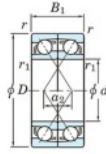

Deep groove ball bearing single row 7230-BDF-FY-JTEKT - 7230-BDF-FY-JTEKT

<https://www.123bearing.com/bearing-housing/deep-groove-bearing/single-row/7230-bdf-fy-jtekt>

Boundary dimensions

Single ball bearings Face to face (FF)

Bearing No.	Boundary dimensions(mm)					Basic load ratings(kN)		Fatigue load factor		Limiting speeds(min-1)
	d	D	B	r1(min)	r1(max)	Cr	Cor	Cu	f0	Grease lub.
7230BDF FY	150	270	90	3	-	456	509	18.1	-	1600

PRODUCT FEATURES

Brand	JTEKT
N° Ean13	3616060653741
Inside diameter	150 mm
Inside diameter	5.906" inch
Outside diameter	270 mm
Outside diameter	10.63" inch
Thickness	90 mm
Thickness	3.543" inch
Limiting speed	1600 rpm
Dynamic load	456 kN
Static load	509 kN
Packaging	1