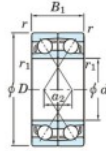

Deep groove ball bearing single row 7030-BDF-FY-JTEKT - 7030-BDF-FY-JTEKT

<https://www.123bearing.com/bearing-housing/deep-groove-bearing/single-row/7030-bdf-fy-jtekt>

Boundary dimensions

Single ball bearings Face to face (FF)

Bearing No.	Boundary dimensions (mm)					Basic load ratings (kN)		Fatigue load factor		Limiting speeds (min ⁻¹)
	d	D	B	r (min)	r1 (min)	Cr	Cor	Cu	f0	Grease lub.
7030BDF FY	150	225	70	2.1	-	249	275	10.4	-	1800

PRODUCT FEATURES

Brand	JTEKT
N° Ean13	3616060653710
Inside diameter	150 mm
Outside diameter	225 mm
Thickness	70 mm
Limiting speed	1800 rpm
Dynamic load	249 kN
Static load	275 kN
Packaging	1

contact@123bearing.com