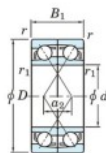

Deep groove ball bearing single row HAR-030-CDF-JTEKT - HAR-030-CDF-JTEKT

<https://www.123bearing.com/bearing-housing/deep-groove-bearing/single-row/har-030-cdf-jtekt>

Boundary dimensions

40 balls bearing Face to face (DF)

Bearing No.	Boundary dimensions (mm)					Basic load ratings (kN)		Fatigue load factor		Limiting speeds (min-1)
	d	D	B	r (min)	r1 (min)	Cr	Cor	Ca	f0	Grease lub.
HAR030CDF	150	225	70	2	-	-	132	-	8.5	4200