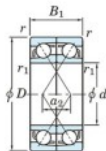

Deep groove ball bearing single row 7930-CDF-FY-JTEKT - 7930-CDF-FY-JTEKT

<https://www.123bearing.com/bearing-housing/deep-groove-bearing/single-row/7930-cdf-fy-jtekt>

Boundary dimensions

For single row bearings Face to face (FF)

Bearing No.	Boundary dimensions(mm)					Basic load ratings(kN)		Fatigue load factor		Limiting speeds(min-1)
	d	D	B	r1(min)	r2(min)	Cr	C0r	Ca	f0	Grease lub.
7930CDF FY	150	210	56	2	-	241	263	10.9	16.3	3700

PRODUCT FEATURES

Brand	JTEKT
N° Ean13	3616060653697
Inside diameter	150 mm
Inside diameter	5.906" inch
Outside diameter	210 mm
Outside diameter	8.268" inch
Thickness	56 mm
Thickness	2.205" inch
Limiting speed	3700 rpm
Dynamic load	241 kN
Static load	263 kN
Packaging	1