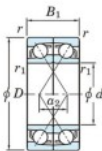

Deep groove ball bearing single row 7228-CDF-FY-JTEKT - 7228-CDF-FY-JTEKT

<https://www.123bearing.com/bearing-housing/deep-groove-bearing/single-row/7228-cdf-fy-jtekt>

Boundary dimensions

Angular ball bearings Face to face (FF)

Bearing No.	Boundary dimensions(mm)						Basic load ratings(kN)		Fatigue load factor		Limiting speeds(min-1)
	d	D	B	r1(min)	r1(max)	-	Cr	Cor	Cu	f0	Grease lub.
7228CDF FY	140	250	84	3	-	-	483	508	18.8	14.8	3200

PRODUCT FEATURES

Brand	JTEKT
N° Ean13	3616060653642
Inside diameter	140 mm
Outside diameter	250 mm
Thickness	84 mm
Limiting speed	3200 rpm
Dynamic load	483 kN
Static load	508 kN
Packaging	1

contact@123bearing.com