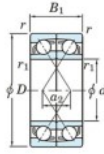

## Deep groove ball bearing single row 7228-DF-FY-JTEKT - 7228-DF-FY-JTEKT

<https://www.123bearing.com/bearing-housing/deep-groove-bearing/single-row/7228-df-fy-jtekt>

Boundary dimensions

Single row bearings Face to face (FF)

| Bearing No. | Boundary dimensions(mm) |     |    |         |         | Basic load ratings(kN) |                 | Fatigue load limit(kN)<br>C <sub>10</sub> | factor<br>f <sub>0</sub> | Limiting speeds(min-1)<br>Grease lub. |
|-------------|-------------------------|-----|----|---------|---------|------------------------|-----------------|---|--------------------------|---------------------------------------|
|             | d                       | D   | B  | r1(min) | r1(max) | C <sub>r</sub>         | C <sub>0r</sub> |   |                          |                                       |
| 7228DF FY   | 140                     | 250 | 84 | 3       | -       | 443                    | 468             | 17.3                                      | -                        | 2300                                  |

### PRODUCT FEATURES

|                  |               |
|------------------|---------------|
| Brand            | JTEKT         |
| N° Ean13         | 3616060653635 |
| Inside diameter  | 140 mm        |
| Outside diameter | 250 mm        |
| Thickness        | 84 mm         |
| Limiting speed   | 2300 rpm      |
| Dynamic load     | 443 kN        |
| Static load      | 468 kN        |
| Packaging        | 1             |