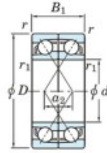

Deep groove ball bearing single row 7028-CDF-FY-JTEKT - 7028-CDF-FY-JTEKT

<https://www.123bearing.com/bearing-housing/deep-groove-bearing/single-row/7028-cdf-fy-jtekt>

Boundary dimensions

40 grade ball bearings Face to face (DF)

Bearing No.	Boundary dimensions(mm)					Basic load ratings(kN)		Fatigue load factor		Limiting speeds(min-1)
	d	D	B	r1(min)	r1(max)	Cr	Cor	C10	f0	Grease lub.
7028CDF FY	140	210	66	2	-	268	290	12	16	3600

PRODUCT FEATURES

Brand	JTEKT
N° Ean13	3616060653611
Inside diameter	140 mm
Outside diameter	210 mm
Thickness	66 mm
Limiting speed	3600 rpm
Dynamic load	268 kN
Static load	290 kN
Packaging	1

contact@123bearing.com