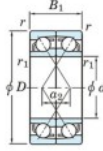

Deep groove ball bearing single row 7028-DF-FY-JTEKT - 7028-DF-FY-JTEKT

<https://www.123bearing.com/bearing-housing/deep-groove-bearing/single-row/7028-df-fy-jtekt>

Boundary dimensions

Wide and bearings Face to face (FF)

Bearing No.	Boundary dimensions(mm)						Basic load ratings(kN)		Fatigue load factor		Limiting speeds(min-1)
	d	D	B	r1(min)	r1(max)	-	Cr	Cor	Cu	f0	Grease lub.
7028DF FY	140	210	66	2	-	-	243	265	10.6	-	2600

PRODUCT FEATURES

Brand	JTEKT
N° Ean13	3616060653604
Inside diameter	140 mm
Outside diameter	210 mm
Thickness	66 mm
Limiting speed	2600 rpm
Dynamic load	243 kN
Static load	265 kN
Packaging	1

contact@123bearing.com