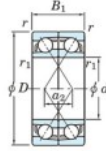

Deep groove ball bearing single row HAR-928-CDF-JTEKT - HAR-928-CDF-JTEKT

<https://www.123bearing.com/bearing-housing/deep-groove-bearing/single-row/har-928-cdf-jtekt>

Boundary dimensions

Single ball bearings Face to face (FF)

Bearing No.	Boundary dimensions (mm)					Basic load ratings (kN)			Fatigue load factor		Limiting speeds (min-1)
	d	D	B	r (mm)	r1 (mm)	Cr	Cor	Cu	f0	Grease lub.	
HAR928CDF	140	190	48	1.5	-	-	72.4	-	8.8	5100	

PRODUCT FEATURES

Brand	JTEKT
N° Ean13	3616060653567
Inside diameter	140 mm
Inside diameter	5.512" inch
Outside diameter	190 mm
Outside diameter	7.48" inch
Thickness	48 mm
Thickness	1.89" inch
Static load	72.4 kN
Packaging	1