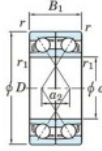

## Deep groove ball bearing single row 7326-CDF-FY-JTEKT - 7326-CDF-FY-JTEKT

<https://www.123bearing.com/bearing-housing/deep-groove-bearing/single-row/7326-cdf-fy-jtekt>

Boundary dimensions

Single ball bearings Face to face (FF)

Bearing No.	Boundary dimensions(mm)					Basic load ratings(kN)		Fatigue load factor		Limiting speeds(min-1)
	d	D	B	r (min)	r1 (min)	C <sub>r</sub>	C <sub>0r</sub>	f <sub>0</sub>	Grease lub.	
7326CDF FY	130	280	116	4	-	597	629	22.7	13.7	3000

## PRODUCT FEATURES

Brand	JTEKT
N° Ean13	3616060653543
Inside diameter	130 mm
Outside diameter	280 mm
Thickness	116 mm
Limiting speed	3000 rpm
Dynamic load	597 kN
Static load	629 kN
Packaging	1

[contact@123bearing.com](mailto:contact@123bearing.com)