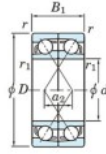

Deep groove ball bearing single row 7326-BDF-FY-JTEKT - 7326-BDF-FY-JTEKT

<https://www.123bearing.com/bearing-housing/deep-groove-bearing/single-row/7326-bdf-fy-jtekt>

Boundary dimensions

Single row bearings Face to face (FF)

Bearing No.	Boundary dimensions (mm)					Basic load ratings (kN)		Fatigue load factor		Limiting speeds (min-1)
	d	D	B	r1 (min)	r2 (min)	Cr	Cor	Cu	f0	Grease lub.
7326BDF FY	130	280	116	4	-	507	536	19.4	-	1600

PRODUCT FEATURES

Brand	JTEKT
N° Ean13	3616060653536
Inside diameter	130 mm
Outside diameter	280 mm
Thickness	116 mm
Limiting speed	1600 rpm
Dynamic load	507 kN
Static load	536 kN
Packaging	1

contact@123bearing.com