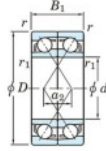

## Deep groove ball bearing single row 7226-CDF-FY-JTEKT - 7226-CDF-FY-JTEKT

<https://www.123bearing.com/bearing-housing/deep-groove-bearing/single-row/7226-cdf-fy-jtekt>

Boundary dimensions

Standard ball bearings Face to face (FF)

Bearing No.	Boundary dimensions (mm)					Basic load ratings (kN)		Fatigue load factor		Limiting speeds (min-1)
	d	D	B	r (mm)	r1 (mm)	Cr	Cor	Cu	f0	Grease lub.
7226CDF FY	130	230	80	3	-	433	428	16,5	14,7	3500

## PRODUCT FEATURES

Brand	JTEKT
N° Ean13	3616060653529
Inside diameter	130 mm
Outside diameter	230 mm
Thickness	80 mm
Limiting speed	3500 rpm
Dynamic load	433 kN
Static load	428 kN
Packaging	1

[contact@123bearing.com](mailto:contact@123bearing.com)