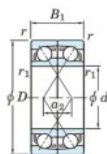

## Deep groove ball bearing single row 7226-DF-FY-JTEKT - 7226-DF-FY-JTEKT

<https://www.123bearing.com/bearing-housing/deep-groove-bearing/single-row/7226-df-fy-jtekt>

Boundary dimensions

Single ball bearings Face to face (DF)

Bearing No.	Boundary dimensions (mm)					Basic load ratings (kN)		Fatigue load limit (kN)	Factor	Limiting speeds (min-1)
	d	D	B	r (min)	r1 (min)	C <sub>r</sub>	C <sub>0r</sub>			
7226DF FY	130	230	80	3	-	398	395	15.2	-	2500

## PRODUCT FEATURES

Brand	JTEKT
N° Ean13	3616060653512
Inside diameter	130 mm
Outside diameter	230 mm
Thickness	80 mm
Limiting speed	2500 rpm
Dynamic load	398 kN
Static load	395 kN
Packaging	1

[contact@123bearing.com](mailto:contact@123bearing.com)