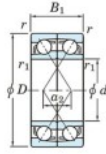

Deep groove ball bearing single row 7226-BDF-FY-JTEKT - 7226-BDF-FY-JTEKT

<https://www.123bearing.com/bearing-housing/deep-groove-bearing/single-row/7226-bdf-fy-jtekt>

Boundary dimensions

Original type bearings Face to face (DF)

Bearing No.	Boundary dimensions (mm)					Basic load ratings (kN)		Fatigue load factor		Limiting speeds (min-1)
	d	D	B	r (min)	r1 (min)	C _r	C _{0r}	f ₀	Grease lub.	
7226BDF FY	130	230	80	3	-	360	360	13.9	-	1900

PRODUCT FEATURES

Brand	JTEKT
N° Ean13	3616060653505
Inside diameter	130 mm
Outside diameter	230 mm
Thickness	80 mm
Limiting speed	1900 rpm
Dynamic load	360 kN
Static load	360 kN
Packaging	1

contact@123bearing.com