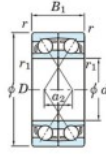

Deep groove ball bearing single row 7026-BDF-FY-JTEKT - 7026-BDF-FY-JTEKT

<https://www.123bearing.com/bearing-housing/deep-groove-bearing/single-row/7026-bdf-fy-jtekt>

Boundary dimensions

Single row bearings Face to face (FF)

Bearing No.	Boundary dimensions (mm)					Basic load ratings (kN)		Fatigue	factor	Limiting
	d	D	B	r (min)	r1 (min)	Cr	Cor	load limit (kN) C ₉₀	f0	speeds (min-1) Grease Lub.
7026BDF FY	130	200	66	2	-	213	226	9.2	-	2100

PRODUCT FEATURES

Brand	JTEKT
N° Ean13	3616060653475
Inside diameter	130 mm
Outside diameter	200 mm
Thickness	66 mm
Limiting speed	2100 rpm
Dynamic load	213 kN
Static load	226 kN
Packaging	1

contact@123bearing.com