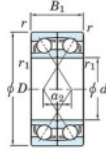

## Deep groove ball bearing single row 7926-CDF-FY-JTEKT - 7926-CDF-FY-JTEKT

<https://www.123bearing.com/bearing-housing/deep-groove-bearing/single-row/7926-cdf-fy-jtekt>

Boundary dimensions

Angular ball bearings Face to face (DF)

Bearing No.	Boundary dimensions(mm)					Basic load ratings(kN)		Fatigue load factor		Limiting speeds(min-1)
	d	D	B	r1(min)	r1(max)	Cr	Cor	Cu	f0	Grease lub.
7926CDF FY	130	180	48	1.5	-	177	200	8.45	16.4	4300

### PRODUCT FEATURES

Brand	JTEKT
N° Ean13	3616060653451
Inside diameter	130 mm
Outside diameter	180 mm
Thickness	48 mm
Limiting speed	4300 rpm
Dynamic load	177 kN
Static load	200 kN
Packaging	1

[contact@123bearing.com](mailto:contact@123bearing.com)