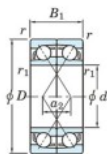

## Deep groove ball bearing single row 7324-CDF-FY-JTEKT - 7324-CDF-FY-JTEKT

<https://www.123bearing.com/bearing-housing/deep-groove-bearing/single-row/7324-cdf-fy-jtekt>

Boundary dimensions

Angular ball bearings Face to face (DF)

Bearing No.	Boundary dimensions(mm)					Basic load ratings(kN)		Fatigue load limit(kN)	factor	Limiting speeds(min-1)
	d	D	B	r1(min)	r1(max)	Cr	Cor	Cu	f0	Grease lub
7324CDF FY	120	260	110	3	-	538	542	20.3	13.7	3300

### PRODUCT FEATURES

Brand	JTEKT
N° Ean13	3616060653437
Inside diameter	120 mm
Outside diameter	260 mm
Thickness	110 mm
Limiting speed	3300 rpm
Dynamic load	538 kN
Static load	542 kN
Packaging	1

[contact@123bearing.com](mailto:contact@123bearing.com)