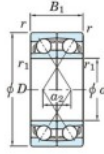

Deep groove ball bearing single row 7224-BDF-FY-JTEKT - 7224-BDF-FY-JTEKT

<https://www.123bearing.com/bearing-housing/deep-groove-bearing/single-row/7224-bdf-fy-jtekt>

Boundary dimensions

Angular ball bearings Face to face (DF)

Bearing No.	Boundary dimensions(mm)						Basic load ratings(kN)		Fatigue load factor		Limiting speeds(min-1)
	d	D	B	r1(min)	r1(max)		Cr	Cor	Cu	f0	Grease lub.
7224BDF FY	120	215	80	2.1	-		321	302	13.6	-	2100

PRODUCT FEATURES

Brand	JTEKT
N° Ean13	3616060653383
Inside diameter	120 mm
Outside diameter	215 mm
Thickness	80 mm
Limiting speed	2100 rpm
Dynamic load	321 kN
Static load	302 kN
Packaging	1

contact@123bearing.com