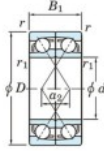

Deep groove ball bearing single row 7024-CDF-FY-JTEKT - 7024-CDF-FY-JTEKT

<https://www.123bearing.com/bearing-housing/deep-groove-bearing/single-row/7024-cdf-fy-jtekt>

Boundary dimensions

Angular ball bearings Face to face (DF)

Bearing No.	Boundary dimensions(mm)					Basic load ratings(kN)		Fatigue load limit(kN)	factor	Limiting speeds(min-1)
	d	D	B	r1(min)	r1(max)	Cr	C0r			
7024CDF FY	120	180	56	2	-	216	226	10.2	16	4300

PRODUCT FEATURES