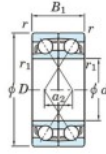

Deep groove ball bearing single row 7024-DF-FY-JTEKT - 7024-DF-FY-JTEKT

<https://www.123bearing.com/bearing-housing/deep-groove-bearing/single-row/7024-df-fy-jtekt>

Boundary dimensions

Single row bearings Face to face (DF)

| Bearing No. | Boundary dimensions(mm) | | | | | Basic load ratings(kN) | | Fatigue load factor | | Limiting speeds(min-1) |
|-------------|-------------------------|-----|----|---------|---------|------------------------|-----|---------------------|----|------------------------|
| | d | D | B | r1(min) | r1(max) | Cr | Cor | Cu | f0 | Grease lub. |
| 7024DF FY | 120 | 180 | 56 | 2 | - | 196 | 206 | 9 | - | 3100 |