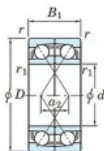

## Deep groove ball bearing single row HAR-924-CDF-JTEKT - HAR-924-CDF-JTEKT

<https://www.123bearing.com/bearing-housing/deep-groove-bearing/single-row/har-924-cdf-jtekt>

Boundary dimensions

(Single ball bearings Face to face (FF))

Bearing No.	Boundary dimensions(mm)					Basic load ratings(kN)		Fatigue load limit(kN)	factor	Limiting speeds(min-1)
	d	D	B	r(min)	r1(min)	Cr	Cor	Cu	f0	Grease lub.
HAR924CDF	120	165	44	1.1	-	-	56.8	-	8.8	5900

## PRODUCT FEATURES

Brand	JTEKT
N° Ean13	3616060653321
Inside diameter	120 mm
Outside diameter	165 mm
Thickness	44 mm
Limiting speed	5900 rpm
Static load	56.8 kN
Packaging	1

[contact@123bearing.com](mailto:contact@123bearing.com)