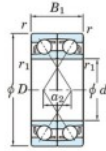

Deep groove ball bearing single row 7322-CDF-FY-JTEKT - 7322-CDF-FY-JTEKT

<https://www.123bearing.com/bearing-housing/deep-groove-bearing/single-row/7322-cdf-fy-jtekt>

Boundary dimensions

Angular ball bearings Face to face (FF)

Bearing No.	Boundary dimensions(mm)					Basic load ratings(kN)		Fatigue load factor		Limiting speeds(min-1)
	d	D	B	r1(min)	r2(min)	Cr	Cor	Cu	f0	Grease lub.
7322CDF FY	110	240	100	3	-	505	484	18.8	13.4	3500

PRODUCT FEATURES

Brand	JTEKT
N° Ean13	3616060653314
Inside diameter	110 mm
Outside diameter	240 mm
Thickness	100 mm
Limiting speed	3500 rpm
Dynamic load	505 kN
Static load	484 kN
Packaging	1

contact@123bearing.com