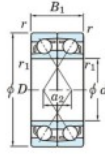

Deep groove ball bearing single row 7322-DF-FY-JTEKT - 7322-DF-FY-JTEKT

<https://www.123bearing.com/bearing-housing/deep-groove-bearing/single-row/7322-df-fy-jtekt>

Boundary dimensions

Single row bearings Face to face (DF)

Bearing No.	Boundary dimensions(mm)					Basic load ratings(kN)		Fatigue load factor		Limiting speeds(min-1)
	d	D	B	r1(min)	r1(max)	Cr	Cor	FO	FO	Grease lub.
7322DF FY	110	240	100	3	-	472	452	17.5	-	2600

PRODUCT FEATURES

Brand	JTEKT
N° Ean13	3616060653307
Inside diameter	110 mm
Outside diameter	240 mm
Thickness	100 mm
Limiting speed	2600 rpm
Dynamic load	472 kN
Static load	452 kN
Packaging	1

contact@123bearing.com