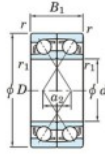

## Deep groove ball bearing single row 7222-DF-FY-JTEKT - 7222-DF-FY-JTEKT

<https://www.123bearing.com/bearing-housing/deep-groove-bearing/single-row/7222-df-fy-jtekt>

Boundary dimensions

Single ball bearing Face to face (DF)

Bearing No.	Boundary dimensions(mm)					Basic load ratings(kN)		Fatigue load limit (kN)	factor	Limiting speeds(min-1)
	d	D	B	r (min)	r1 (min)	Cr	Cor	C0	f0	Grease lub.
7222DF FY	110	200	76	2.1	-	329	297	14.6	-	3000

### PRODUCT FEATURES

Brand	JTEKT
N° Ean13	3616060653277
Inside diameter	110 mm
Outside diameter	200 mm
Thickness	76 mm
Limiting speed	3000 rpm
Dynamic load	329 kN
Static load	297 kN
Packaging	1

[contact@123bearing.com](mailto:contact@123bearing.com)