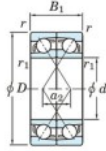

Deep groove ball bearing single row 7321-CDF-FY-JTEKT - 7321-CDF-FY-JTEKT

<https://www.123bearing.com/bearing-housing/deep-groove-bearing/single-row/7321-cdf-fy-jtekt>

Boundary dimensions

40-globe ball bearings Face to face (DF)

Bearing No.	Boundary dimensions(mm)					Basic load ratings(kN)		Fatigue load factor		Limiting speeds(min-1)
	d	D	B	r1(min)	r1(max)	Cr	Cor	Cu	f0	Grease lub.
7321CDF FY	105	225	98	3	-	452	413	16.6	13.4	3900

PRODUCT FEATURES

Brand	JTEKT
N° Ean13	3616060653192
Inside diameter	105 mm
Outside diameter	225 mm
Thickness	98 mm
Limiting speed	3900 rpm
Dynamic load	452 kN
Static load	413 kN
Packaging	1

contact@123bearing.com