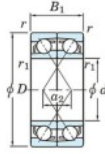

## Deep groove ball bearing single row 7221-DF-FY-JTEKT - 7221-DF-FY-JTEKT

<https://www.123bearing.com/bearing-housing/deep-groove-bearing/single-row/7221-df-fy-jtekt>

Boundary dimensions

Single row bearings Face to face (DF)

Bearing No.	Boundary dimensions(mm)					Basic load ratings(kN)		Fatigue load factor		Limiting speeds(min-1)
	d	D	B	r1(min)	r1(max)	Cr	Cor	fu	f0	Grease lub.
7221DF FY	105	190	72	2.1	-	303	265	13.4	-	3100

### PRODUCT FEATURES

Brand	JTEKT
N° Ean13	3616060653154
Inside diameter	105 mm
Outside diameter	190 mm
Thickness	72 mm
Limiting speed	3100 rpm
Dynamic load	303 kN
Static load	265 kN
Packaging	1

[contact@123bearing.com](mailto:contact@123bearing.com)