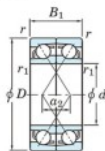

## Deep groove ball bearing single row 7021-BDF-FY-JTEKT - 7021-BDF-FY-JTEKT

<https://www.123bearing.com/bearing-housing/deep-groove-bearing/single-row/7021-bdf-fy-jtekt>

Boundary dimensions

Approximate bearings Face to face (FF)

Bearing No.	Boundary dimensions(mm)						Basic load ratings(kN)		Fatigue load limit(kN)		Limiting speeds(min-1)
	d	D	B	r1(min)	r1(max)	Cr	Cor	Cu	f0		
7021BDF FY	105	160	52	2	-	145	148	6.65	-	2600	

### PRODUCT FEATURES

Brand	JTEKT
N° Ean13	3616060653116
Inside diameter	105 mm
Inside diameter	4.134" inch
Outside diameter	160 mm
Outside diameter	6.299" inch
Thickness	52 mm
Thickness	2.047" inch
Limiting speed	2600 rpm
Dynamic load	145 kN
Static load	148 kN
Packaging	1