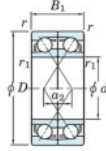

Deep groove ball bearing single row 7320-CDF-FY-JTEKT - 7320-CDF-FY-JTEKT

<https://www.123bearing.com/bearing-housing/deep-groove-bearing/single-row/7320-cdf-fy-jtekt>

Boundary dimensions

Single ball bearings Face to face (FF)

Bearing No.	Boundary dimensions(mm)					Basic load ratings(kN)		Fatigue load factor		Limiting speeds(min-1)
	d	D	B	r1(min)	r1(max)	Cr	Cor	f0	fD	Grease lub.
7320CDF FY	100	215	94	3	-	400	346	14.2	13.4	4000

PRODUCT FEATURES

Brand	JTEKT
N° Ean13	3616060653079
Inside diameter	100 mm
Outside diameter	215 mm
Thickness	94 mm
Limiting speed	4000 rpm
Dynamic load	400 kN
Static load	346 kN
Packaging	1

contact@123bearing.com