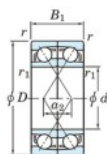

Deep groove ball bearing single row 7320-DF-FY-JTEKT - 7320-DF-FY-JTEKT

<https://www.123bearing.com/bearing-housing/deep-groove-bearing/single-row/7320-df-fy-jtekt>

Boundary dimensions

Single ball bearings Face to face (DF)

Bearing No.	Boundary dimensions(mm)					Basic load ratings(kN)		Fatigue load limit(kN) C _u	factor f ₀	Limiting speeds(min-1) Grease Lub.
	d	D	B	r (min)	r1 (min)	C _r	C _{0r}			
7320DF FY	100	215	94	3	-	373	323	13.2	-	2900

PRODUCT FEATURES

Brand	JTEKT
N° Ean13	3616060653062
Inside diameter	100 mm
Inside diameter	3.937" inch
Outside diameter	215 mm
Outside diameter	8.465" inch
Thickness	94 mm
Thickness	3.701" inch
Limiting speed	2900 rpm
Dynamic load	373 kN
Static load	323 kN
Packaging	1