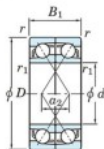

Deep groove ball bearing single row 7220-DF-FY-JTEKT - 7220-DF-FY-JTEKT

<https://www.123bearing.com/bearing-housing/deep-groove-bearing/single-row/7220-df-fy-jtekt>

Boundary dimensions

Profile of bearings Face to face (DF)

Bearing No.	Boundary dimensions (mm)					Basic load ratings (kN)		Fatigue load limit (kN)		factor	Limiting speeds (min-1) Grease lub.
	d	D	B	r1 (mm)	r1 (mm)	Cr	C0r	Cu	f0		
7220DF FY	100	180	68	2.1	-	279	235	12.2	-	-	3300