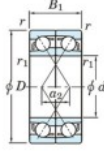

## Deep groove ball bearing single row 7920-CDF-FY-JTEKT - 7920-CDF-FY-JTEKT

<https://www.123bearing.com/bearing-housing/deep-groove-bearing/single-row/7920-cdf-fy-jtekt>

Boundary dimensions

Single row bearings Face to face (FF)

Bearing No.	Boundary dimensions(mm)					Basic load ratings(kN)		Fatigue load factor		Limiting speeds(min-1)
	d	D	B	r1(min)	r1(max)	C <sub>r</sub>	C <sub>0r</sub>	f <sub>0</sub>	f <sub>0</sub>	Grease lub.
7920CDF FY	100	140	40	1.1	-	113	117	5.65	16.3	5500

## PRODUCT FEATURES

Brand	JTEKT
N° Ean13	3616060652973
Inside diameter	100 mm
Inside diameter	3.937" inch
Outside diameter	140 mm
Outside diameter	5.512" inch
Thickness	40 mm
Thickness	1.575" inch
Limiting speed	5500 rpm
Dynamic load	113 kN
Static load	117 kN
Packaging	1