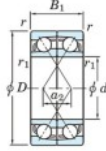

## Deep groove ball bearing single row 7319-DF-FY-JTEKT - 7319-DF-FY-JTEKT

<https://www.123bearing.com/bearing-housing/deep-groove-bearing/single-row/7319-df-fy-jtekt>

Boundary dimensions

Regular ball bearings Face to face (FF)

Bearing No.	Boundary dimensions (mm)					Basic load ratings (kN)		Fatigue load factor		Limiting speeds (min-1)
	d	D	B	r (min)	r1 (min)	Cr	Cor	f0	f0	Grease Lub.
7319DF FY	95	200	90	3	-	350	298	12.7	-	3200

### PRODUCT FEATURES

Brand	JTEKT
N° Ean13	3616060652942
Inside diameter	95 mm
Outside diameter	200 mm
Thickness	90 mm
Limiting speed	3200 rpm
Dynamic load	350 kN
Static load	298 kN
Packaging	1

[contact@123bearing.com](mailto:contact@123bearing.com)