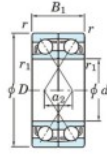

Deep groove ball bearing single row 7319-BDF-FY-JTEKT - 7319-BDF-FY-JTEKT

<https://www.123bearing.com/bearing-housing/deep-groove-bearing/single-row/7319-bdf-fy-jtekt>

Boundary dimensions

Single ball bearings Face to face (FF)

Bearing No.	Boundary dimensions (mm)						Basic load ratings (kN)		Fatigue load factor		Limiting speeds (min-1)
	d	D	B	r (min)	r1 (min)	Cr	Cor	Cu	f0	Grease lub.	
7319BDF FY	95	200	90	3	-	321	273	11.6	-	2400	

PRODUCT FEATURES

Brand	JTEKT
N° Ean13	3616060652935
Inside diameter	95 mm
Outside diameter	200 mm
Thickness	90 mm
Limiting speed	2400 rpm
Dynamic load	321 kN
Static load	273 kN
Packaging	1

contact@123bearing.com