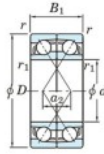

## Deep groove ball bearing single row HAR-019-CDF-JTEKT - HAR-019-CDF-JTEKT

<https://www.123bearing.com/bearing-housing/deep-groove-bearing/single-row/har-019-cdf-jtekt>

Boundary dimensions

Single ball bearings Face to face (DF)

Bearing No.	Boundary dimensions (mm)					Basic load ratings (kN)		Fatigue load factor	Limiting speeds (min <sup>-1</sup> )	
	d	D	B	r (min)	r1 (min)	Cr	C0r	f0	Grease lub.	
HAR019CDF	95	145	48	1.5	-	-	54.4	-	8.5	7000

## PRODUCT FEATURES

Brand	JTEKT
N° Ean13	3616060652867
Inside diameter	95 mm
Inside diameter	3.74" inch
Outside diameter	145 mm
Outside diameter	5.709" inch
Thickness	48 mm
Thickness	1.89" inch
Limiting speed	7000 rpm
Static load	54.4 kN
Packaging	1