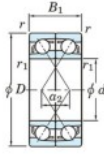

## Deep groove ball bearing single row 7418-DF-FY-JTEKT - 7418-DF-FY-JTEKT

<https://www.123bearing.com/bearing-housing/deep-groove-bearing/single-row/7418-df-fy-jtekt>

Boundary dimensions

Single row bearings Face to face (DF)

Bearing No.	Boundary dimensions(mm)					Basic load ratings(kN)		Fatigue load limit(kN)	factor	Limiting speeds(min-1)
	d	D	B	r1(min)	r1(max)	C <sub>r</sub>	C <sub>0r</sub>	C <sub>r</sub>	f <sub>0</sub>	Grease lub.
7418DF FY	90	225	108	4	-	439	393	16.2	-	2100

## PRODUCT FEATURES

Brand	JTEKT
N° Ean13	3616060652836
Inside diameter	90 mm
Inside diameter	3.543" inch
Outside diameter	225 mm
Outside diameter	8.858" inch
Thickness	108 mm
Thickness	4.252" inch
Limiting speed	2100 rpm
Dynamic load	439 kN
Static load	393 kN
Packaging	1