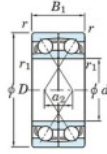

Deep groove ball bearing single row 7318-DF-FY-JTEKT - 7318-DF-FY-JTEKT

<https://www.123bearing.com/bearing-housing/deep-groove-bearing/single-row/7318-df-fy-jtekt>

Boundary dimensions

Single ball bearings Face to face (FF)

Bearing No.	Boundary dimensions(mm)					Basic load ratings(kN)		Fatigue load limit(kN)	factor	Limiting speeds(min-1)
	d	D	B	r (mm)	r1 (mm)	Cr	Cor	C0	f0	Grease lub.
7318DF FY	90	190	86	3	-	327	270	11.8	-	3300

PRODUCT FEATURES

Brand	JTEKT
N° Ean13	3616060652805
Inside diameter	90 mm
Outside diameter	190 mm
Thickness	86 mm
Limiting speed	3300 rpm
Dynamic load	327 kN
Static load	270 kN
Packaging	1

contact@123bearing.com