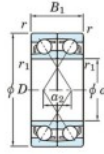

Deep groove ball bearing single row 7318-BDF-FY-JTEKT - 7318-BDF-FY-JTEKT

<https://www.123bearing.com/bearing-housing/deep-groove-bearing/single-row/7318-bdf-fy-jtekt>

Boundary dimensions

Angular contact bearings Face to face (DF)

Bearing No.	Boundary dimensions (mm)					Basic load ratings (kN)		Fatigue load factor		Limiting speeds (min-1)
	d	D	B	r (mm)	r1 (mm)	Cr	Cor	Cu	f0	Grease lub.
7318BDF FY	90	190	86	3	-	300	248	10.8	-	2500

PRODUCT FEATURES

Brand	JTEKT
N° Ean13	3616060652799
Inside diameter	90 mm
Outside diameter	190 mm
Thickness	86 mm
Limiting speed	2500 rpm
Dynamic load	300 kN
Static load	248 kN
Packaging	1

contact@123bearing.com