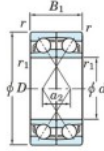

Deep groove ball bearing single row 7218-DF-FY-JTEKT - 7218-DF-FY-JTEKT

<https://www.123bearing.com/bearing-housing/deep-groove-bearing/single-row/7218-df-fy-jtekt>

Boundary dimensions

Single ball bearings Face to face (DF)

Bearing No.	Boundary dimensions (mm)					Basic load ratings (kN)		Fatigue load factor		Limiting speeds (min-1)
	d	D	B	r1 (min)	r1 (max)	Cr	C0r	Cu	f0	Grease lub.
7218DF FY	90	160	60	2	-	229	193	10.6	-	3800

PRODUCT FEATURES

Brand	JTEKT
N° Ean13	3616060652775
Inside diameter	90 mm
Outside diameter	160 mm
Thickness	60 mm
Limiting speed	3800 rpm
Dynamic load	229 kN
Static load	193 kN
Packaging	1

contact@123bearing.com