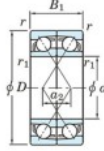

## Deep groove ball bearing single row 7218-BDF-FY-JTEKT - 7218-BDF-FY-JTEKT

<https://www.123bearing.com/bearing-housing/deep-groove-bearing/single-row/7218-bdf-fy-jtekt>

Boundary dimensions

Angular ball bearings Face to face (DF)

Bearing No.	Boundary dimensions(mm)					Basic load ratings(kN)		Fatigue load factor		Limiting speeds(min-1)
	d	D	B	r1(min)	r1(max)	Cr	Cor	Ca	f0	Grease lub.
7218BDF FY	90	160	60	2	-	207	176	9.15	-	2800

## PRODUCT FEATURES

Brand	JTEKT
N° Ean13	3616060652768
Inside diameter	90 mm
Inside diameter	3.543" inch
Outside diameter	160 mm
Outside diameter	6.299" inch
Thickness	60 mm
Thickness	2.362" inch
Limiting speed	2800 rpm
Dynamic load	207 kN
Static load	176 kN
Packaging	1