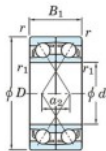

## Deep groove ball bearing single row 7018-CDF-JTEKT - 7018-CDF-JTEKT

<https://www.123bearing.com/bearing-housing/deep-groove-bearing/single-row/7018-cdf-jtekt>

Boundary dimensions

(Single row) bearings Face to face (FF)

Bearing No.	Boundary dimensions(mm)					Basic load ratings(kN)		Fatigue load factor		Limiting speeds(min-1)
	d	D	B	r1(mm)	r1(mm)	Cr	Cor	Cu	f0	Grease lub.
7018CDF FY	90	140	48	1.5	-	146	138	7.3	15.7	5700

## PRODUCT FEATURES

Brand	JTEKT
N° Ean13	3616060652744
Inside diameter	90 mm
Outside diameter	140 mm
Thickness	48 mm
Limiting speed	5700 rpm
Dynamic load	146 kN
Static load	138 kN
Packaging	1

[contact@123bearing.com](mailto:contact@123bearing.com)