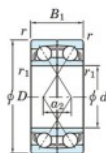

Deep groove ball bearing single row 7317-DF-FY-JTEKT - 7317-DF-FY-JTEKT

<https://www.123bearing.com/bearing-housing/deep-groove-bearing/single-row/7317-df-fy-jtekt>

Boundary dimensions

Angular ball bearings Face to face (FF)

Bearing No.	Boundary dimensions (mm)					Basic load ratings (kN)		Fatigue load limit (kN)		Factor	Limiting speeds (min-1)
	d	D	B	r (min)	r1 (min)	Cr	Cor	C0	Grease lub.		
7317DF FY	85	180	82	3	-	304	243	14.6	-	-	3500

PRODUCT FEATURES

Brand	JTEKT
N° Ean13	3616060652652
Inside diameter	85 mm
Outside diameter	180 mm
Thickness	82 mm
Limiting speed	3500 rpm
Dynamic load	304 kN
Static load	243 kN
Packaging	1

contact@123bearing.com