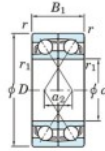

Deep groove ball bearing single row 7317-BDF-FY-JTEKT - 7317-BDF-FY-JTEKT

<https://www.123bearing.com/bearing-housing/deep-groove-bearing/single-row/7317-bdf-fy-jtekt>

Boundary dimensions

Modeling bearings Face to face (DF)

Bearing No.	Boundary dimensions(mm)						Basic load ratings(kN)		Fatigue load limit(kN)	factor	Limiting speeds(min-1)
	d	D	B	r1(mm)	r2(mm)	r3(mm)	Cr	Cor	Cu	f0	Grease lub.
7317BDF FY	85	180	82	3	-	-	279	223	12.6	-	2700

PRODUCT FEATURES

Brand	JTEKT
N° Ean13	3616060652645
Inside diameter	85 mm
Inside diameter	3.346" inch
Outside diameter	180 mm
Outside diameter	7.087" inch
Thickness	82 mm
Thickness	3.228" inch
Limiting speed	2700 rpm
Dynamic load	279 kN
Static load	223 kN
Packaging	1